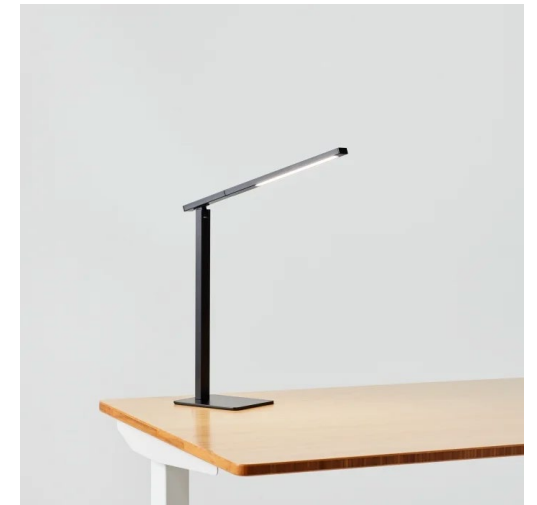

Fully Aleris LED Desktop Lamp